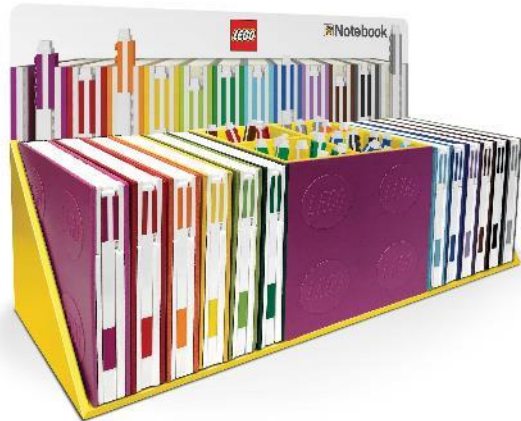

Displays offer

DIS40080002 – 1/4 LEGO Display (universal)

Universal LEGO paper display

- Suitable for displaying:
 - LEGO LED Lite
 - LEGO Stationery
 - LEGO Storage & Lunch
- Dimensions (W x H x D):

59 cm x 123 cm x 39,5 cm
- Total height with topper is 144 cm

(height 40 cm is w/o topper;

total height with topper is 59 cm)

• LGS-DIS-Notebook – Paper Display

- Can be used on shelves, checkouts
- Capacity: 12 colorful notebooks + 144 gel pens
- Dimensions (W x H x D): 48,5 cm x 30 cm x 17,6 cm

height including topper

DIS52887 - Acrylic Display

- Can be used on shelves, checkouts
- Capacity: 12 colorful notebooks + 144 gel pens
- Dimensions (W x H x D): 48,5 cm x 30 cm x 17,6 cm

height including topper

DIS52886 - Pick A Pen CDU Acrylic Display

- LEGO Stationery Gel Pen Acrylic Display
- Can be used on shelves, checkouts
- Suitable for displaying LEGO Gel Pens
- Capacity: 36 gel pens
- Dimensions (W x H x D): 12,5 cm x 15,4 cm x 12,5 cm